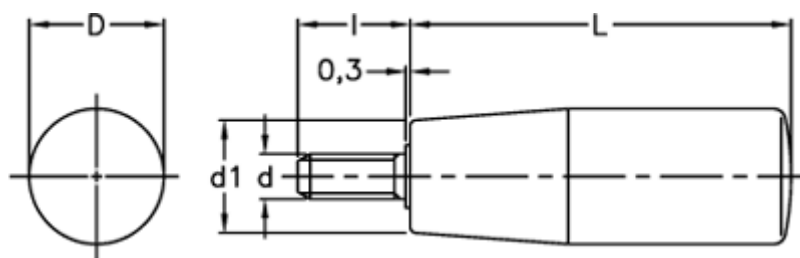

# Data Sheet

Article number: 2304021712  
Description: E+G Handle  
I.280/50 p-M8x25

## Measures

D = 21  
d1 = 17  
d 6g = M8  
l = 25  
L = 50